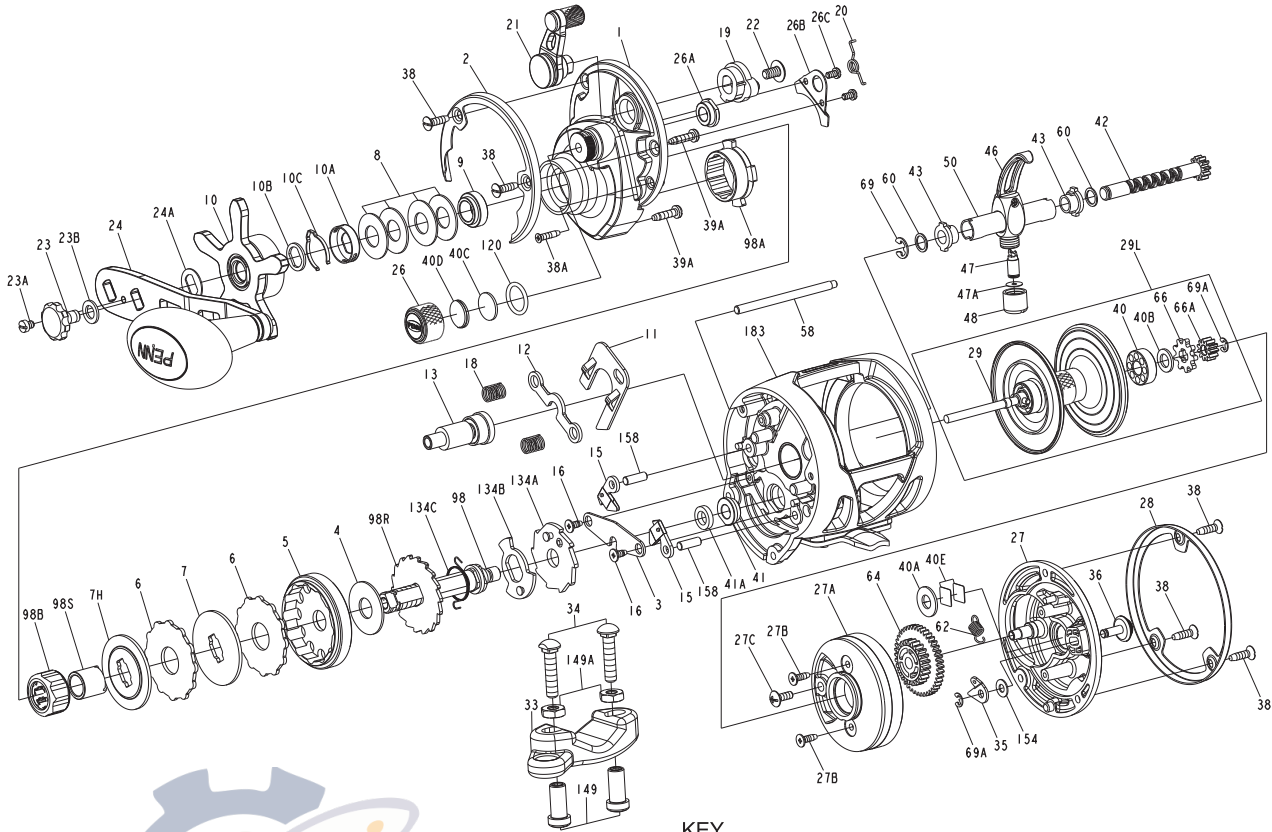

PARTS LIST FOR WAR15LWLH and WAR20LWLH
 REEL ASM. Nos. 1366187(WAR15LWLH)&1366192(WAR20LWLH)

KEY NO.	PART NO.	PENN STYLE NO.	DESCRIPTION	KEY NO.	PART NO.	PENN STYLE NO.	DESCRIPTION
1	1383088	1-WAR15LWLH	Right Side Plate Assembly(15)	35	1383037	35-WAR15LW	Click Tongue
1	1383089	1-WAR20LWLH	Right Side Plate Assembly(20)	36	1383038	36-WAR15LW	Click Button
2	1382975	2-WAR15LW	Right Side Ring	38	1383039	38-WAR15LW	Screw (5 req)
3	1384179	3-WAR15LW	Bridge	38A	1383040	38A-WAR15LW	Screw
4	1382976	4-WAR15LW	Drag Washer	39A	1383041	39A-WAR15LW	Screw(2req)
5	1383090	5-WAR15LWLH	Main Gear	40	1383042	40-WAR15LW	Ball Bearing
6	1382978	6-WAR15LW	Tabbed Drag Washer(2 req)	40A	1383043	40A-WAR15LW	Washer
7	1382999	7-WAR15LW	Keyed Metal Drag Washer	40B	1383044	40B-WAR15LW	Felt Washer
7H	1383000	7H-WAR15LW	Heavy Metal Drag Washer	40C	1383045	40C-WAR15LW	Washer, Acetal Thrust
8	1383001	8-WAR15LW	Spring Washer (4 req)	40D	1383046	40D-WAR15LW	Washer, Rubber Thrust
9	1384180	9-WAR15LW	Spacing Sleeve	40E	1383047	40E-WAR15LW	Thrust Washer (2req)
10	1383091	10-WAR15LWLH	Star Drag	41	1383048	41-WAR15LW	Bushing
10A	1383003	10A-WAR15LW	Star Click Retainer	41A	1384181	41A-WAR15LW	Bushing
10B	1383004	10B-WAR15LW	Star Click Washer	42	1383049	42-WAR15LW	Worm Shaft Assembly(15)
10C	1383005	10C-WAR15LW	Star Click Spring	42	1383050	42-WAR20LW	Worm Shaft Assembly(20)
11	1383092	11-WAR15LWLH	Eccentric Jack	43	1383051	43-WAR15LW	Worm Shaft Bushing(2req)
12	1383007	12-WAR15LW	Pinion Yoke	46	1383052	46-WAR15LW	Line Guide Assembly
13	1383275	13-WAR15LWLH	Pinion	47	1383053	47-WAR15LW	Line Guide Pawl
15	1383276	15-WAR15LWLH	Anti Reverse Dog(2 req)	47A	1383054	47A-WAR15LW	Pawl Shim
16	1383010	16-WAR15LW	Screw (2 req)	48	1383055	48-WAR15LW	Line Guide Nut
18	1383011	18-WAR15LW	Pinion Yoke Spring (2 req)	50	1383056	50-WAR15LW	Worm Shield(15)
19	1383093	19-WAR15LWLH	Eccentric	50	1383057	50-WAR20LW	Worm Shield(20)
20	1383013	20-WAR15LW	Eccentric Spring	58	1383058	58-WAR15LW	Line Guide Post(15)
21	1383014	21-WAR15LW	Eccentric Lever	58	1383059	58-WAR20LW	Line Guide Post(20)
22	1383015	22-WAR15LW	Eccentric Screw	60	1383060	60-WAR15LW	Worm Shaft Washer(2req)
23	1383016	23-WAR15LW	Handle Assembly Screw	62	1383061	62-WAR15LW	Spring
23A	1383017	23A-WAR15LW	Handle Lock Screw	64	1383062	64-WAR15LW	Idler Gear
23B	1383018	23B-WAR15LW	Handle Screw Washer	66	1383063	66-WAR15LW	Click Ratchet
24	1383019	24-WAR15LW	Handle Assembly	66A	1383064	66A-WAR15LW	Spool Gear
24A	1383020	24A-WAR15LW	Handle Thrust Washer	69	1383065	69-WAR15LW	Retainer Ring
26	1383021	26-WAR15LW	Spool Tension Control Cap	69A	1383066	69A-WAR15LW	Retainer Ring (2 req)
26A	1383022	26A-WAR15LW	Bushing	98	1383094	98-WAR15LWLH	Main Gear Shaft
26B	1383023	26B-WAR15LW	Clutch Retainer	98A	1383068	98A-WAR15LW	Clutch Housing
26C	1383024	26C-WAR15LW	Screw(2req)	98B	1384182	98B-WAR15LW	Clutch
27	1383277	27-WAR15LWLH	Left Side Plate(15)	98R	1383069	98R-WAR15LW	Anti Reverse Ratchet
27	1383278	27-WAR20LWLH	Left Side Plate(20)	98S	1383070	98S-WAR15LW	Clutch Sleeve
27A	1383027	27A-WAR15LW	Bearing Housing	120	1383071	120-WAR15LW	O-Ring
27B	1383028	27B-WAR15LW	Screw(2req)	134A	1383095	134A-WAR15LWLH	Clutch Recover Plate
27C	1383029	27C-WAR15LW	Screw	134B	1383096	134B-WAR15LWLH	Clutch Recover Support Plate
28	1383030	28-WAR15LW	Left Side Ring	134C	1383097	134C-WAR15LWLH	Clutch Recover Spring
29	1383031	29-WAR15LW	Spool (15)	149	1184702	149-045	Rod Clamp Nut (2 req)
29	1383032	29-WAR20LW	Spool (20)	149A	1184706	149-200	Hex Nut (2 req)
29L	1383033	29L-WAR15LW	Spool Assembly(15)	154	1383077	154-WAR15LW	Click Button Washer
29L	1383034	29L-WAR20LW	Spool Assembly(20)	158	1383078	158-WAR15LW	Dog Pin(2req)
33	1182754	33-113	Rod Clamp	183	1383279	183-WAR15LWLH	Frame Assembly(15)
34	1182788	34-045	Screw (2 req)	183	1383280	183-WAR20LWLH	Frame Assembly(20)